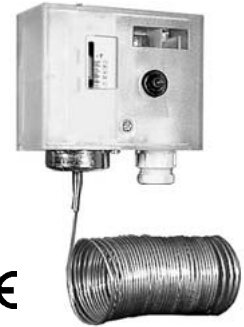

## APPLICATION

Control and monitor frost temperature of make-up air heater coils.

## FEATURES

- Auto & manual reset
- Six to twenty feet capillary
- Low temperature setpoint safety lock

## SPECIFICATIONS

<b>Type of operation</b>	On/Off, single-stage, micro switch
<b>Output</b>	1 SPDT, or 2 SPDT, 24 to 250 VAC, 15 (8) A
<b>Differential switching</b>	1.8°F (1°K), fixed for auto reset
<b>Control range</b>	14°F to 54°F (-10°C to 12°C)
<b>Setpoint safety lock</b>	At 35.6°F (2°C) factory set, field adjustable
<b>Setpoint adjustment</b>	Screw driver slot
<b>Sensing element</b>	Vapor-filled copper capillary
<b>Capillary size</b>	Diameter 0.08 in. (2 mm)
<b>Permissible ambient temperature</b>	
- Capillary, max.	392°F (200°C) max. 60 min.
- Storage, max.	-4°F to 158°F (-20°C to 70°C)
<b>Wire</b>	
- Connection	Terminal with wire retaining screws
- Size	Maximum 14 AWG (2.5 mm <sup>2</sup> )
<b>Cable entry</b>	M20 fitting, replaceable by 1/2" conduit connection
<b>Housing</b>	
- Material	Metal base, galvanized, ABS cover, fire retardant
- Color	Gray
- Protection	NEMA 1 (IP 40)
- Dimensions	4.1 x 3.3 x 2.1 in. (105 x 83 x 53 mm)
<b>Installation</b>	Duct and across coil mounted
<b>Ship weight</b>	2.0 lb (0.9 kg)

certified  
ISO 9001

"Bulb on 6-ft capillary stores excess gas; still responds to the lowest temperature along any one foot of entire capillary length."