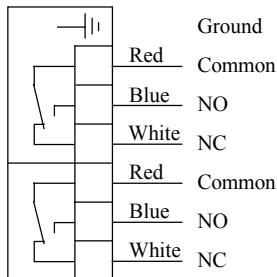

certified  
ISO 9001

"Bulb on 6-ft capillary stores excess gas; still responds to the lowest temperature along any one foot of entire capillary length."

## WIRING DIAGRAM

DBTF

Falling temperature and attained low cut-out point, contact connection: Red to Blue

DBTF-.2

Vapor-filled capillary; control responds to the lowest temperature along any one foot of entire capillary length.